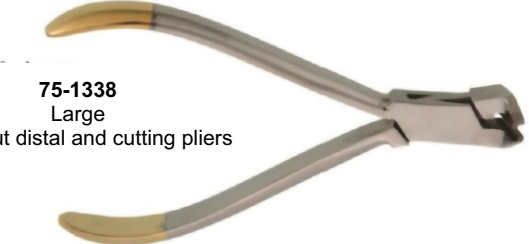

75-1328
Falcon Beak
contouring pliers

75-1334
Tweed
loop forming pliers

75-1329
wires up to 0.020" 0.7mm

75-1335
Bird Beak Plier Standard
Length 125mm

75-1330
Johnson Coutouring
Pliers

75-1336
Mini Ligature cutters

75-1331
Large wire bending and
loop forming pliers

75-1337
Small
Fluch cut distal and cutting pliers

75-1332
Torquing Pliers

75-1338
Large
Fluch cut distal and cutting pliers

BOX JOINT PLIERS

75-1339
Tweed Angel
1.78mm