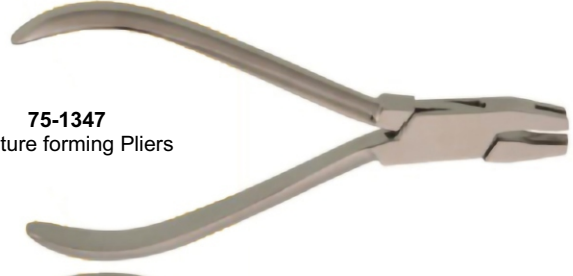

75-1345
Contouring Plier

75-1340
Tweed Angel
1.78mm

75-1346
Bands & crowns plier
in order to skirt

75-1341
Lingula/ Palatal arch
forming pliers

75-1347
Ligature forming Pliers

75-1342
Aderer
facebow loop forming pliers

75-1348
length 0.91mm

75-1343
Waldsavhs wire bending
and cutting pliers

75-1349
Bird beak wire bending
& cutting Pliers

75-1343
Aderer Plier
Length 130mm

75-1350
Weingart Plier medium
Length 145mm

75-1420

Distal end cutter safety hold plier

MC-1341

Hook crimping plier Angled
Straight TC

75-1342

3 prong clasp adjustable
plier TC

75-1343

Utility Plier Weingart TC

75-1344

Utility Plier Weingart TC