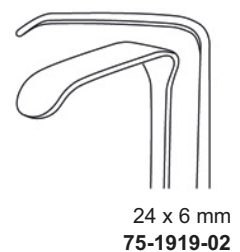

**LANGE**  
10,0 cm, 4"  
75-1881-10

**CHILDE**  
18,0 cm, 7"  
75-1882-01

**CHILDE**  
18,0 cm, 7"  
75-1883-02

-  **75-1884-08** 7,5 x 1,75 mm
-  **75-1884-11** 11,0 x 2,0 mm
-  **75-1884-12** 12,0 x 3,0 mm
-  **75-1884-14** 14,0 x 3,0 mm
-  **75-1884-16** 16,0 x 3,0 mm
-  **75-1884-18** 18,0 x 3,0 mm
-  **75-1884-20** 20,0 x 3,0 mm
-  **75-1884-22** 22,0 x 3,0 mm

16,0 cm, 6 1/4"

Fig. 1  
75-1899-01

Fig. 2  
75-1900-02

Fig. 3  
75-1901-03

Fig. 4  
75-1902-04

**GUTHRIE**  
16,0 cm, 6 1/4"

Fig. 1  
75-1903-01

Fig. 2  
75-1904-02

**Wundhaken  
Retractors  
Separadores  
Divaricatori**

16,0 cm, 6<sup>1</sup>/<sub>4</sub>"

scharf  
sharp  
agudos  
acuti

stumpf  
blunt  
romo  
smusso

**CUSHING**  
19,0 cm, 7<sup>1</sup>/<sub>2</sub>"

**LANGENBECK-GREEN**  
16,0 cm, 6<sup>1</sup>/<sub>4</sub>"

Wundhaken  
Retractors  
Separadores  
Divaricatori

**MEYERDING**  
18,0 cm, 7"

18 x 7 mm  
75-1920-01

16 x 5 mm  
75-1920-02

7 x 4 mm  
75-1920-03