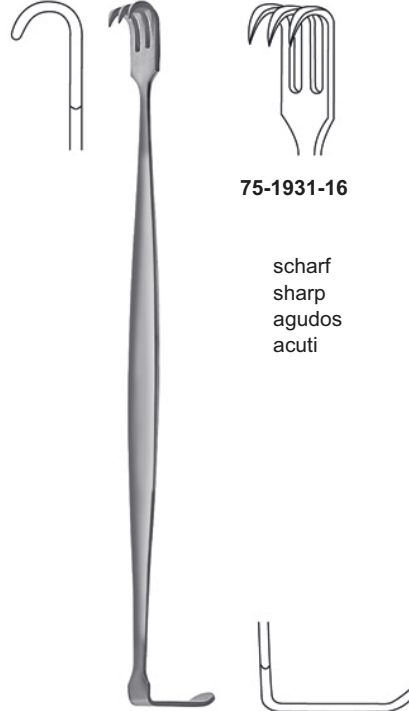

**RAGNELL**  
15,0 cm, 6"  
75-1928-15

**BABY SENN-MILLER**  
15,0 cm, 6"

75-1929-15

scharf  
sharp  
agudos  
acuti

75-1930-15

stumpf  
blunt  
romo  
smusso

**SENN-MILLER**  
16,0 cm, 6 1/4"

75-1931-16