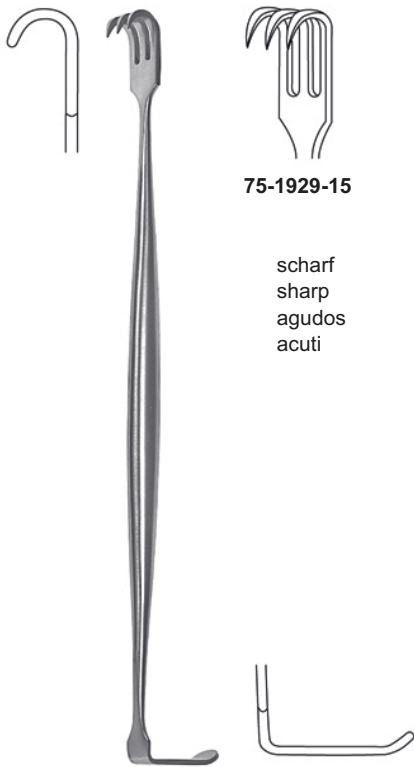

75-1929-15

75-1930-15

BABY SENN-MILLER
15,0 cm, 6"