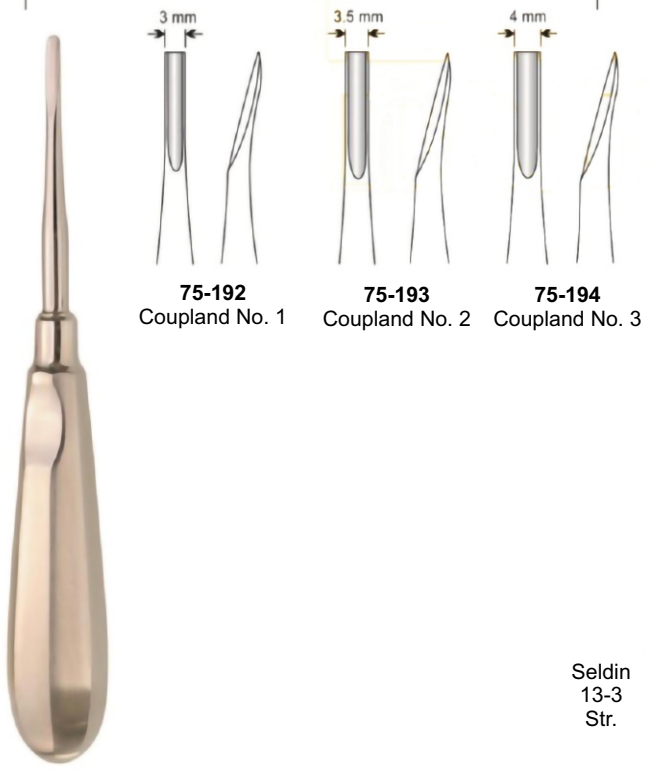

Seldin 13-3 Str.

Coupland Root Elevators