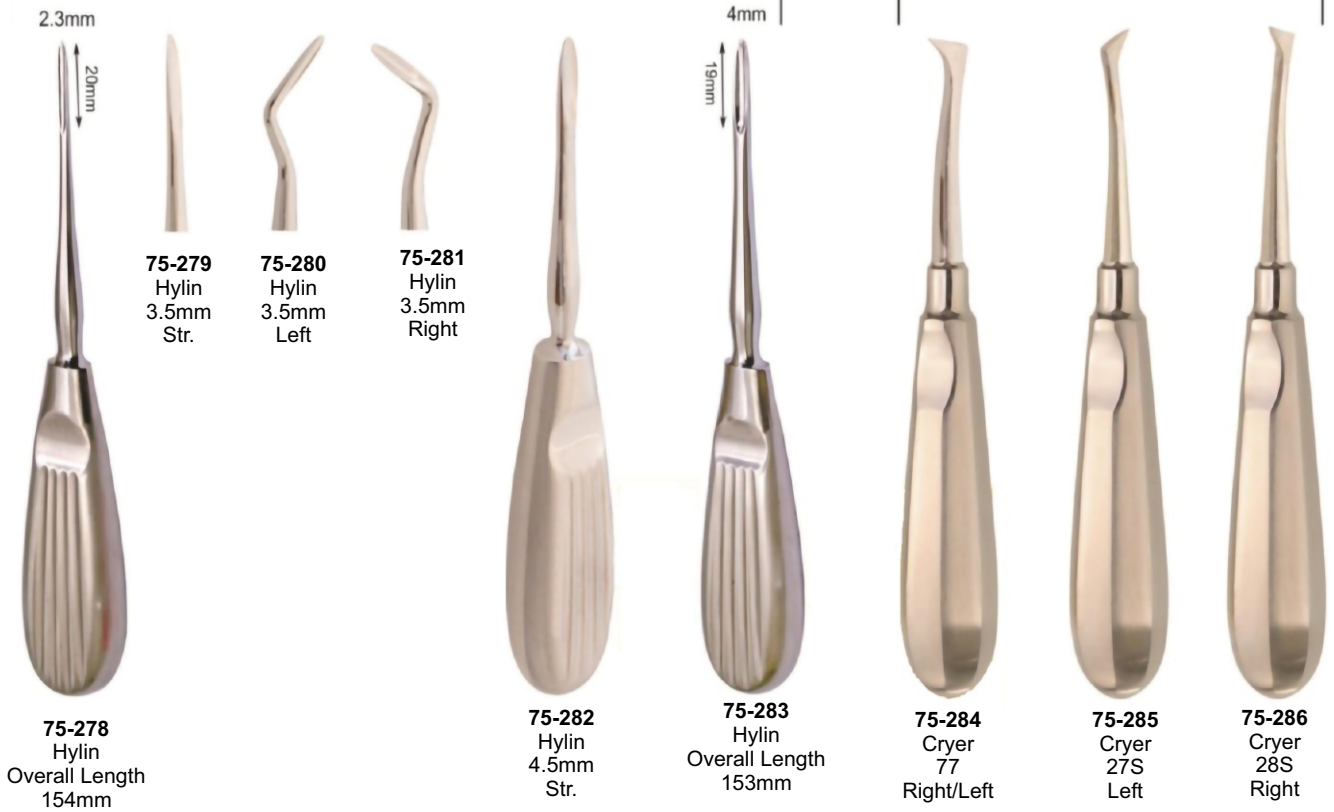

Hylin Roots Elevator

Cryer Roots Elevator