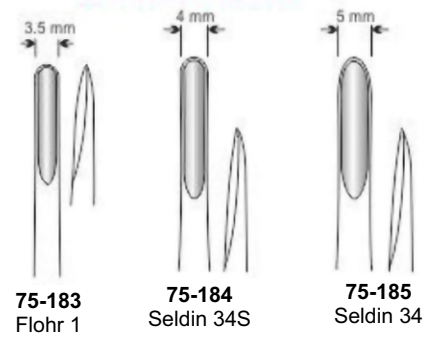

Seldin Root Elevators

75-183
Flohr 1

75-184
Seldin 34S

75-185
Seldin 34