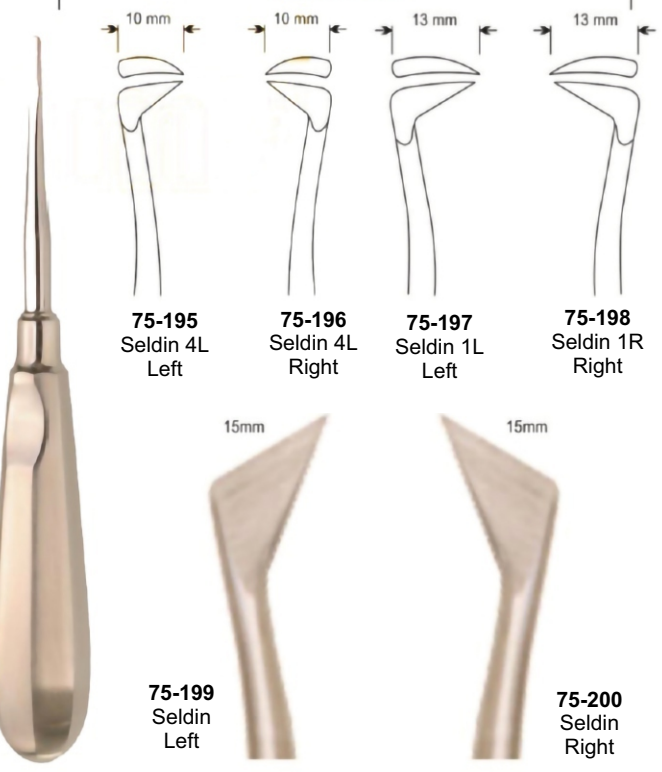

Seldin Root Elevators

Seldin 13-3 Str.