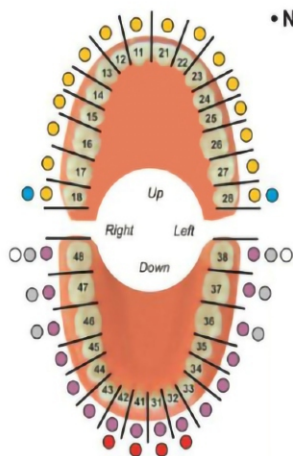

**75-009**  
Fig. 51  
Upper Roots

**75-003**  
Fig. 25  
Syndesmotome Lower model forceps

**75-004**  
Fig. 79  
Lower Wisdoms

**75-010**  
Fig. 61  
Upper Roots, short extra slim jaws

**75-005**  
Fig. 60  
Upper roots, extra slim jaws

**75-006**  
Fig. 62  
Upper roots, extra slim jaws

**75-011**  
Fig. 67  
Upper wisdom either sides

**75-007**  
Fig. 74  
Upper roots and incisors

**75-012**  
Fig. 86  
Lower molars decayed or with broken down crown

### A-TRAUMATIC EXTRACTION SET

Improved tapered beaks for complete root contact. Cross serrations for a never slip grasp. Easily enter the sub gingival.

Fig. 79A

Fig. 45Z

Fig. 51Z

Fig. 44Z

Fig. 46

Fig. 67