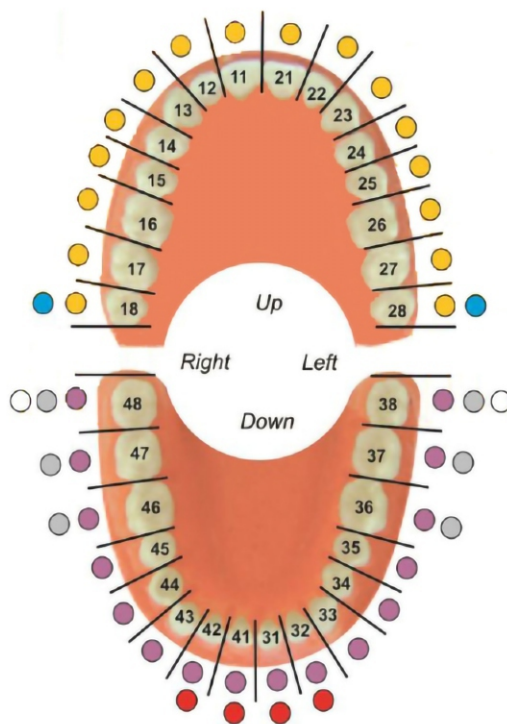

**75-018**  
Fig. 21  
Lower molars

**75-023**  
Fig. 75  
Lower canines and bisupids

**75-001**  
Fig. 23  
Syndesmotome lower roots

**75-008**  
Fig. 33  
Lower Roots

**75-002**  
Fig. 24  
Syndesmotome upper model

**75-009**  
Fig. 51  
Upper Roots

**75-003**  
Fig. 25  
Syndesmotome Lower model forceps

**75-004**  
Fig. 79  
Lower Wisdoms

**75-010**  
Fig. 61  
Upper Roots, short extra slim jaws

**75-005**  
Fig. 60  
Upper roots, extra slim jaws

**75-006**  
Fig. 62  
Upper roots, extra slim jaws

**75-011**  
Fig. 67  
Upper wisdom either sides

**75-007**  
Fig. 74  
Upper roots and incisors

**75-012**  
Fig. 86  
Lower molars decayed or with broken down crown

### A-TRAUMATIC EXTRACTION SET

Improved tapered beaks for complete root contact. Cross serrations for a never slip grasp. Easily enter the sub gingival.

Fig. 79A

Fig. 45Z

Fig. 51Z

Fig. 44Z

Fig. 46

Fig. 67